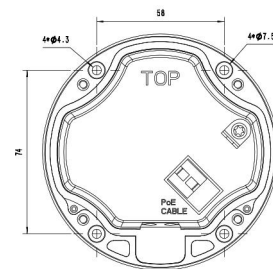

H.265+ Motorized Pro Bullet Network Camera

Structure Diagrams

Units: mm

Accessories Support

A01 Pole Mount

Weight: 720g
Dimensions: 170*51.5*152.6mm

A03 External Corner Bracket

Weight: 900g
Dimensions: 170*152.5*76.3mm

A62 Junction Box

Weight: 510g
Dimensions: 134*126*40mm

Milesight Technology Co., Ltd. | www.milesight.com

Contact Us: sales@milesight.com support@milesight.com

Add: 220 NE 51st Street, Oakland Park, Florida 33334, USA
Tel: +1-800-561-0485