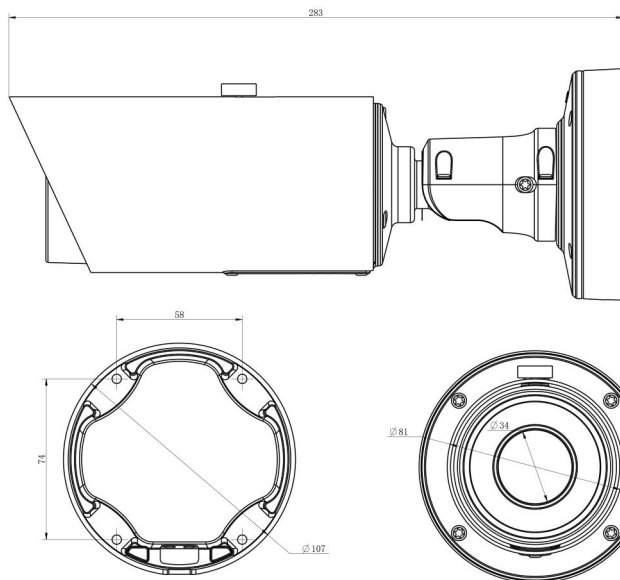

H.265+ Motorized Pro Bullet Network Camera

Structure Diagrams

Units: mm

Accessories Support

A01 Pole Mount

Weight: 720g
Dimensions: 170*51.5*152.6mm

A03 External Corner Bracket

Weight: 900g
Dimensions: 170*152.5*76.3mm

A62 Junction Box

Weight: 510g
Dimensions: 134*126*40mm

Milesight Technology Co., Ltd. | www.milesight.com

Contact Us: sales@milesight.com support@milesight.com

Add: 220 NE 51st Street, Oakland Park, Florida 33334, USA
Tel: +1-800-561-0485