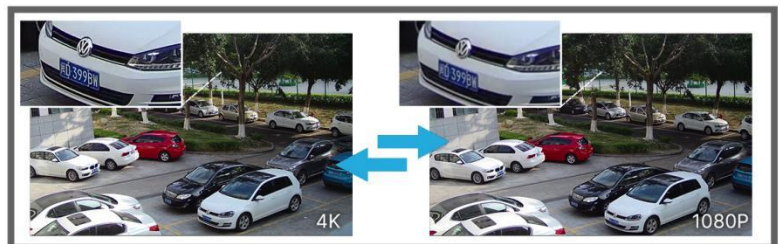

30fps@4K

Providing 4K HD resolution with frame rate of 30fps, the camera performs well in catching detailed image regardless of the moving speed.

120fps

With the industry leading frame rate reaching 120fps, the cameras can easily catch images with no latency despite of the high-speed movement, which is the best choice for the demanding requirements especially for intelligent cameras.

3 in 1 Super WDR Pro - 140dB

Milesight upgraded 3 in 1 Super WDR Pro outputs three frames each line, which is able to bring more details especially moving subjects. What's more, it greatly improves image quality for reducing smear and noisy points. The ratio that the brightest light signal values divided by the darkest light signal values is up to 140dB.