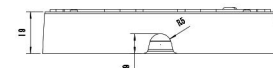

H.265+ Motorized Pro Bullet Network Camera

Structure Diagrams

Units: mm

Accessories Support

A01 Pole Mount

Weight: 720g
Dimensions: 170*51.5*152.6mm

A03 External Corner Bracket

Weight: 900g
Dimensions: 170*152.5*76.3mm