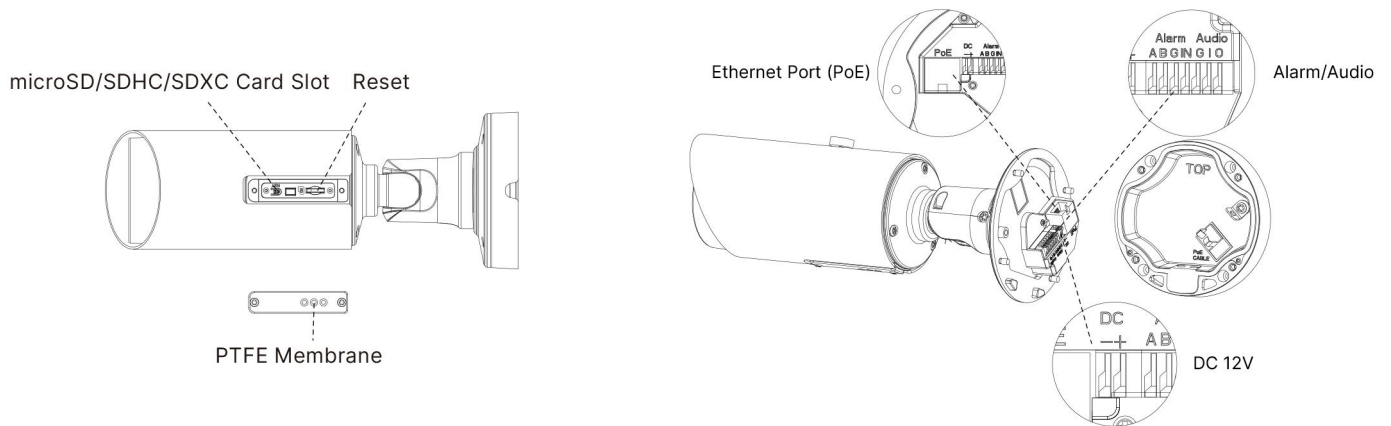

Integrated Cable Management Bracket

In the base support, there are power interface, PoE port, Audio I/O and Alarm I/O interfaces. Thanks to the Integrated Cable Management, it takes no effort in installation. Besides, the creative clamshell design minimizes the installation troubles and enlarges the space to make cable connection a piece of cake.

H.265+ Motorized Pro Bullet Network Camera

System	Storage	Support microSD/SDHC/SDXC Card Local Storage, up to 256G	
	Advanced Function	Privacy Masking, BLC, HLC, 2D DNR, 3D DNR, ROI, Defog, AWB, EIS, IP Address Filtering, AGC, Anti-flicker, Corridor Mode, Deblur, Watermark	
	SIP/VoIP Support	Yes, Voice & Video-over-IP	
	Event Trigger	Motion Detection, Network Disconnection, External Input, Audio Alarm, etc.	
	Event Action	FTP Upload, SMTP Upload, SD Card Record, External Output, SIP Phone, HTTP Notification, etc.	
	Video Analysis	Region Entrance, Region Exiting, Advanced Motion Detection, Tamper Detection, Line Crossing, Loitering, Human Detection, People Counting, Object Left, Object Removed	
	System Compatibility	ONVIF Profile G & Q & S & T, API	
General	Working Temperature	-40°C~60°C	
	Working Humidity	0~90%(Non-condensing)	
	Power Supply	PoE (802.3af) / DC 12V±10%	
	Power Consumption	5.4W MAX 8.2W MAX (With IR on)	6.3W MAX 9W MAX (With IR on)
	Weather Proof	Up to IP67-rated for Weather-resistant Performance	
	Housing	Vandal-proof IK10-rated Metal Housing (Optional)	
	Weight	1080g	
	Dimensions	134mmX126mmX285mm	
	Warranty	3/5 Years	

H.265+ Motorized Pro Bullet Network Camera

Structure Diagrams

Units: mm

Accessories Support

A01 Pole Mount

Weight: 720g
Dimensions: 170*51.5*152.6mm

A03 External Corner Bracket

Weight: 900g
Dimensions: 170*152.5*76.3mm