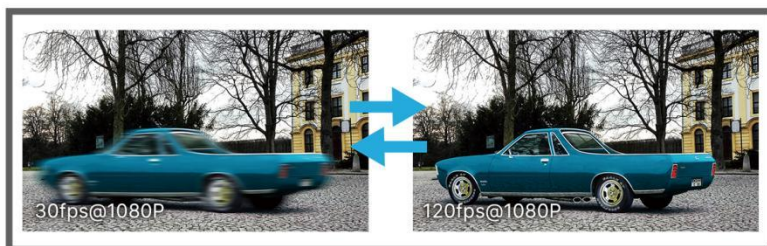

H.265+ Motorized Pro Bullet Network Camera

DATASHEET

KEY FEATURES

- ▶ **Smart Stream** (Bandwidth, storage and bit rate are saved with Smart Stream On, eg, H.265+ saves 70%~80% bandwidth that of H.264.)
- ▶ **Smart IR II** (Combining the High Beam and Low Beam to adjust IR intensity to fit different lighting conditions.)
- ▶ **HLC** (High Light Compensation. Improving image visibility under strong light sources.)
- ▶ **P-Iris** (Giving you a more clear scene with depth of view.)
- ▶ **Defog** (Defog technology. Restoring clear images in hazy and foggy weather.)
- ▶ **0.001Lux Starlight** (Deliver high detailed color images even in low light environment reaching 0.001Lux.)
- ▶ **256G** (Supporting ultra-large external microSD/SDHC/SDXC card storage up to 256G.)

30fps@4K

Providing 4K HD resolution with frame rate of 30fps, the camera performs well in catching detailed image regardless of the moving speed.

120fps

With the industry leading frame rate reaching 120fps, the cameras can easily catch images with no latency despite of the high-speed movement, which is the best choice for the demanding requirements especially for intelligent cameras.

3 in 1 Super WDR Pro - 140dB

Milesight upgraded 3 in 1 Super WDR Pro outputs three frames each line, which is able to bring more details especially moving subjects. What's more, it greatly improves image quality for reducing smear and noisy points. The ratio that the brightest light signal values divided by the darkest light signal values is up to 140dB.