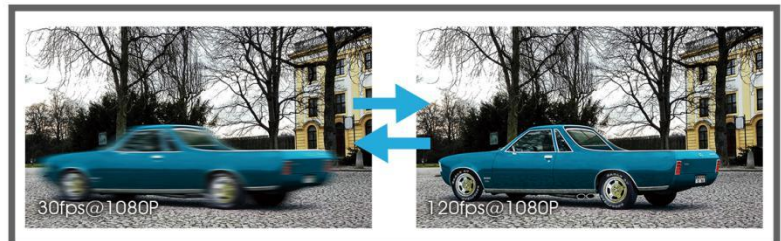

120fps

With the industry leading frame rate reaching 120fps, the cameras can easily catch images with no latency despite of the high-speed movement, which is the best choice for the demanding requirements especially for intelligent cameras.