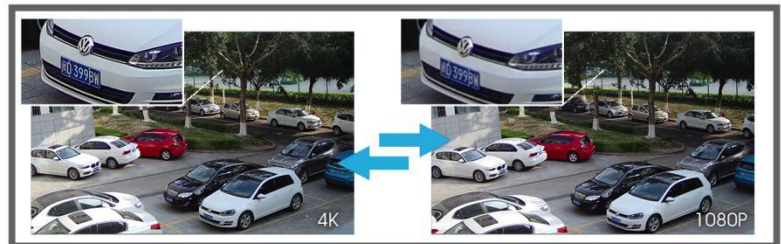

30fps@4K

Providing 4K HD resolution with frame rate of 30fps, the camera performs well in catching detailed image regardless of the moving speed.

3 in 1 Super WDR Pro - 140dB

Milesight upgraded 3 in 1 Super WDR Pro outputs three frames each line, which is able to bring more details especially moving subjects. What's more, it greatly improves image quality for reducing smear and noisy points. The ratio that the brightest light signal values divided by the darkest light signal values is up to 140dB.

120fps

With the industry leading frame rate reaching 120fps, the cameras can easily catch images with no latency despite of the high-speed movement, which is the best choice for the demanding requirements especially for intelligent cameras.