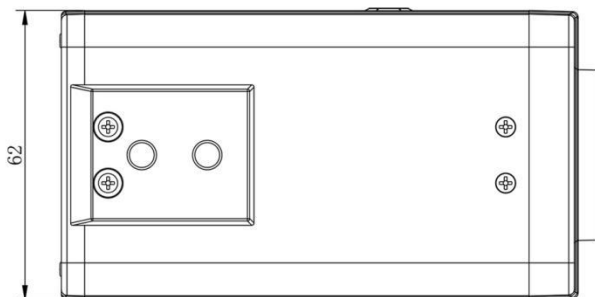

H.265+ ABF Pro Box Network Camera

Structure Diagrams

Units: mm

Accessories Support

A51 Protective Housing

Weight: 1988g

Dimensions: 380*150*H mm(H is adjustable)

Milesight Technology Co.,Ltd. | www.milesight.com