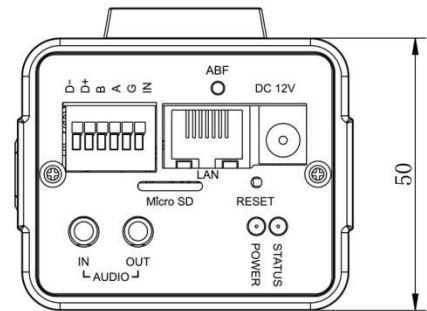

H.265+ ABF Pro Box Network Camera

System	Storage	Support microSD/SDHC/SDXC Card Local Storage, up to 256G	
	Advanced Function	BLC, HLC, 2D DNR, 3D DNR, Defog, AWB, EIS, IP Address Filtering, AGC, Anti-flicker, Corridor Mode, Deblur, Watermark	
	SIP/VoIP Support	Yes, Voice & Video-over-IP	
	Event Trigger	Motion Detection, Network Disconnection, Audio Alarm, External Input, etc.	
	Event Action	FTP Upload, SMTP Upload, SD Card Record, External Output, SIP Phone, HTTP Notification, etc.	
	Video Analysis	Region Entrance, Region Exiting, Advanced Motion Detection, Tamper Detection, Line Crossing, Loitering, Human Detection, People Counting, Object Left, Object Removed	
	System Compatibility	ONVIF Profile G & Q & S & T, API	
General	Working Temperature	-40°C~60°C	
	Working Humidity	0~90%(Non-condensing)	
	Power Supply	PoE (802.3af) / DC 12V±10%	
	Power Consumption	2.5W MAX	8.7W MAX
	Weight	407g	
	Dimensions	115mmX62mmX50mm	
	Warranty	3/5 Years	

H.265+ ABF Pro Box Network Camera

Structure Diagrams

Units: mm

Accessories Support

A51 Protective Housing

Weight: 1988g

Dimensions: 380*150*H mm(H is adjustable)

Milesight Technology Co.,Ltd. | www.milesight.com