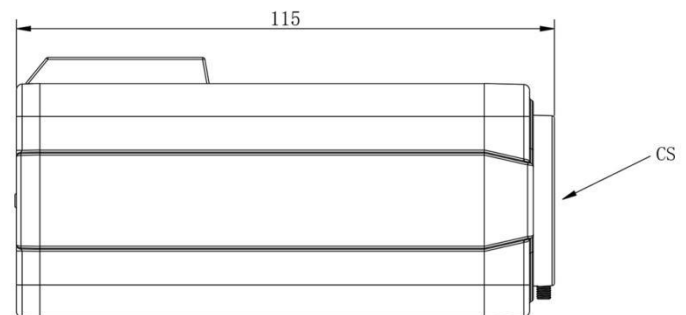

H.265+ ABF Pro Box Network Camera

Structure Diagrams

Units: mm

Accessories Support

A51 Protective Housing

Weight: 1988g

Dimensions: 380*150*H mm(H is adjustable)

Milesight Technology Co.,Ltd. | www.milesight.com