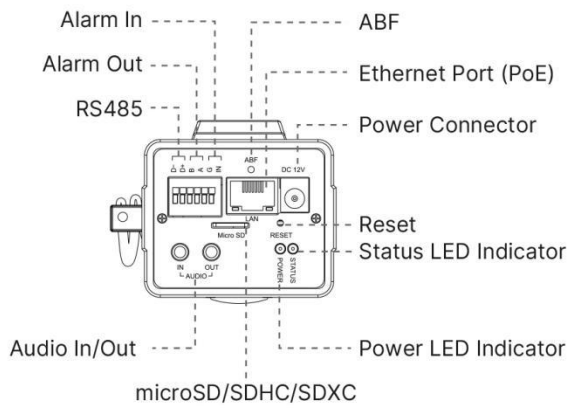

H.265+ ABF Pro Box Network Camera

Structure Diagrams

Units: mm

Accessories Support

A51 Protective Housing

Weight: 1988g

Dimensions: 380*150*H mm(H is adjustable)

Milesight Technology Co.,Ltd. | www.milesight.com

Contact Us: sales@milesight.com support@milesight.com

Add: 220 NE 51st Street, Oakland
Park, Florida 33334, USA
Tel: +1-800-561-0485

Add: 925, Anyang SK V1 Center, LS-ro
116beon-gil, Dongan-gu, Anyang-si, Korea
Tel: +82-31-990-7732

Add: No.23 Wanghai Road,
2nd Software Park, Xiamen, China
Tel: +86-592-5922772